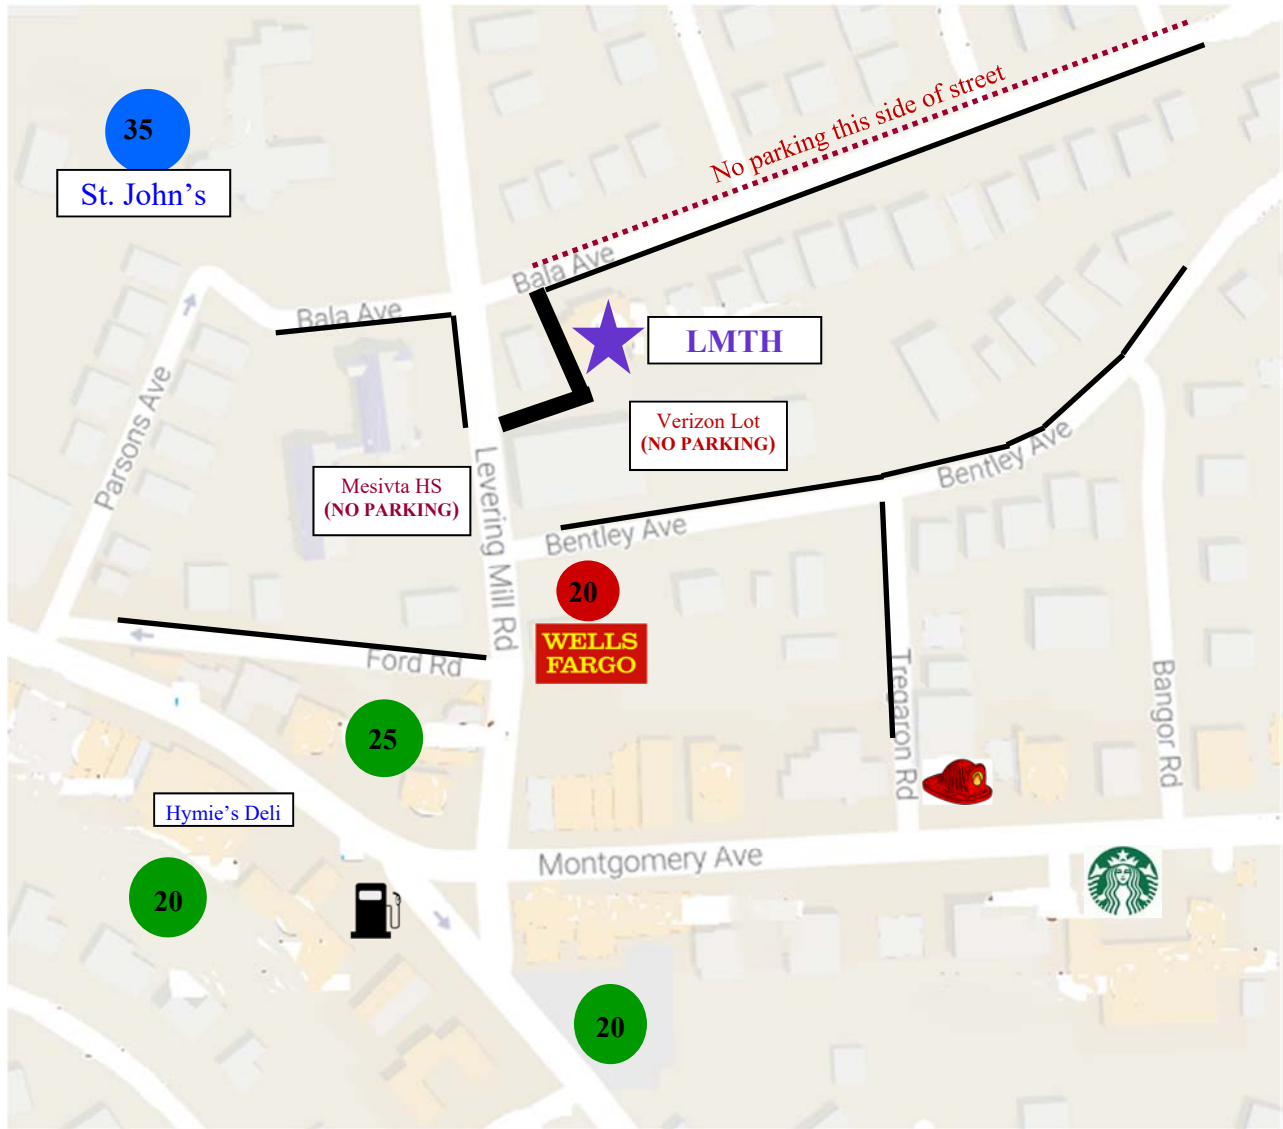

# Levering Mill Tribute House Event Parking Map– Evenings (after 6 p.m.) and Weekends

LMTH Passenger drop off and VIP Parking

Parking at St. John's Episcopal Church, 35 spaces, available M - F after 6 p.m., Saturday day and evening, and Sundays after 2:00 p.m.

Wells Fargo Bank Parking, 20 spaces, available after 6 p.m. M - F evenings and all day Saturdays and Sundays

Municipal Parking Lots, metered until 6 p.m. Monday through Saturday, free after 6 p.m. every day and free all day Sundays

On-street parking also available (one side of street) Bala Ave., Bentley Ave., Trearon Rd. and Ford Rd. 2 hour limits not enforced after 6 p.m.